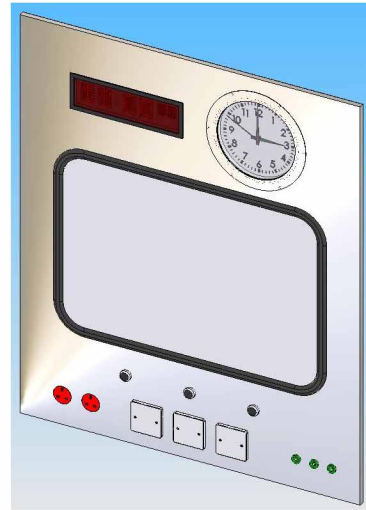

Dual Screen PACS Station - Retro-Fit

Overview

The Starkstrom Dual Screen PACS Station has been specifically designed for the clinical environment. Its design and construction is based upon our extensive experience and knowledge gained from manufacturing and supplying a broad range of products specifically meant for operating theatres and other high care areas.

The retro-fit PACS station is designed to be mounted into an existing Stainless Steel Control Panel and consists of either dual 19" or 20" colour screens.

The unit is supplied with a fully retractable keyboard and mouse which is wipe clean making disinfection by clinical staff extremely easy.

Technology

The PACS Station is based upon Intel® Pentium® technology and features a 2.80GHz processor with 512MB DDRII RAM and a 40GB hard drive. Network cabling (10/100 BaseT LAN) may be run straight into the unit providing instant access to the IT infrastructure.

As can be seen below, the Stainless Steel Control Panel has now been fitted with a Twin Screen PACS Station that sits neatly in the window where the x-ray viewer was. The unit has a fully retractable wipeclean keyboard too which makes cleaning and disinfecting of the unit very easy.