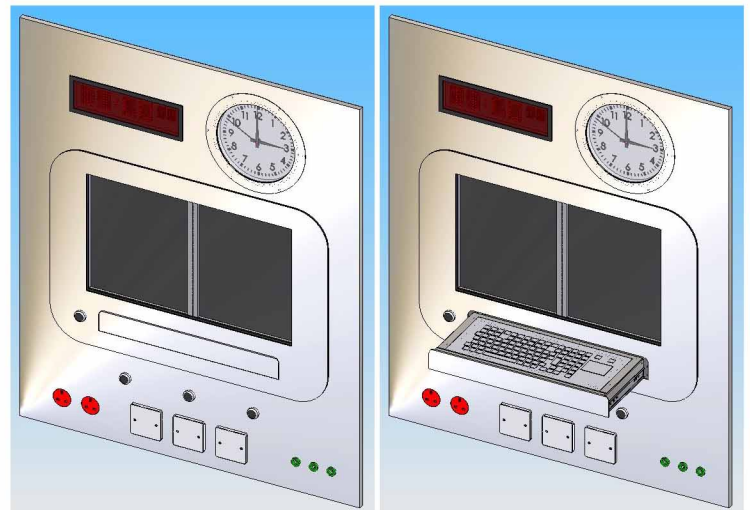

Dual Screen PACS Station - Retro-Fit

Overview

The Starkstrom Dual Screen PACS Station has been specifically designed for the clinical environment. Its design and construction is based upon our extensive experience and knowledge gained from manufacturing and supplying a broad range of products specifically meant for operating theatres and other high care areas.

The retro-fit PACS station is designed to be mounted into an existing Stainless Steel Control Panel and consists of either dual 19" or 20" colour screens.

The unit is supplied with a fully retractable keyboard and mouse which is wipe clean making disinfection by clinical staff extremely easy.

As can be seen below, the Stainless Steel Control Panel has now been fitted with a Twin Screen PACS Station that sits neatly in the window where the x-ray viewer was. The unit has a fully retractable wipeclean keyboard too which makes cleaning and disinfecting of the unit very easy.

Specifications

Description: Retro-fit dual screen PACS station consisting of two 19" or 20" colour monitors.