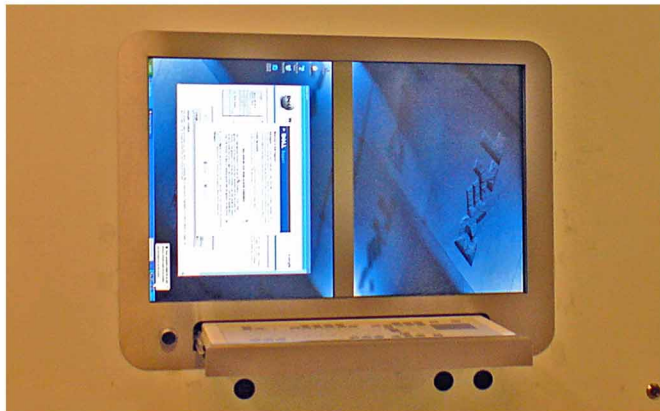

Dual Screen PACS Station - Retro-Fit

Overview

The Starkstrom Dual Screen PACS Station has been specifically designed for the clinical environment. Its design and construction is based upon our extensive experience and knowledge gained from manufacturing and supplying a broad range of products specifically meant for operating theatres and other high care areas.

The retro-fit PACS station is designed to be mounted into an existing Stainless Steel Control Panel and consists of either dual 19" or 20" colour screens.

The unit is supplied with a fully retractable keyboard and mouse which is wipe clean making disinfection by clinical staff extremely easy.

Technology

The PACS Station is based upon Intel® Pentium® technology and features a 2.80GHz processor with 512MB DDRII RAM and a 40GB hard drive. Network cabling (10/100 BaseT LAN) may be run straight into the unit providing instant access to the IT infrastructure.

As can be seen below, the Stainless Steel Control Panel has now been fitted with a Twin Screen PACS Station that sits neatly in the window where the x-ray viewer was. The unit has a fully retractable wipeclean keyboard too which makes cleaning and disinfecting of the unit very easy.